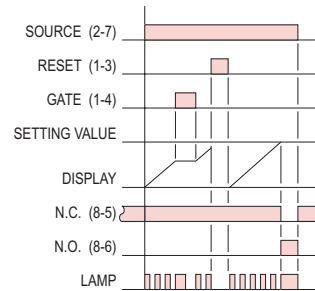

TYPE SELECTION :

Type	AH4CN-R	AH4CN-RG
Time range	8 Ranges: 9.99S / 99.9S / 999S / 99.9M / 999M / 99.9H / 999H / 9990H	
Output contact	Mode A / B	G Type

CONNECTION :

2C, Mode A

1A1C, Mode B

G Type

TIMING CHART :

2C, Mode A

1A1C, Mode B

G Type

DIMENSIONS : (mm)

N type(Surface Mounting): Using P2CF-08 or PF085A Socket

Y type(Flush Mounting): Using Y50 Frame & US-08 Socket or P3G-08 Socket

ONLY ELECTRONICS CO., LTD.

<http://www.only.com.tw>