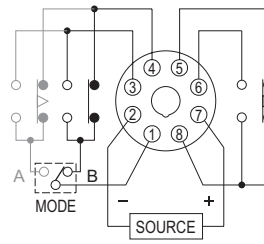

TYPE SELECTION :

Type	AH4CN-R	AH4CN-RG
Time range	8 Ranges: 9.99S / 99.9S / 999S / 99.9M / 999M / 99.9H / 999H / 9990H	
Output contact	Mode A / B	G Type

CONNECTION :

2C, Mode A

1A1C, Mode B

G Type

TIMING CHART :

2C, Mode A

1A1C, Mode B

G Type

DIMENSIONS : (mm)

N type(Surface Mounting): Using P2CF-08 or PF085A Socket

Y type(Flush Mounting): Using Y50 Frame & US-08 Socket or P3G-08 Socket

ONLY ELECTRONICS CO., LTD.

<http://www.only.com.tw>