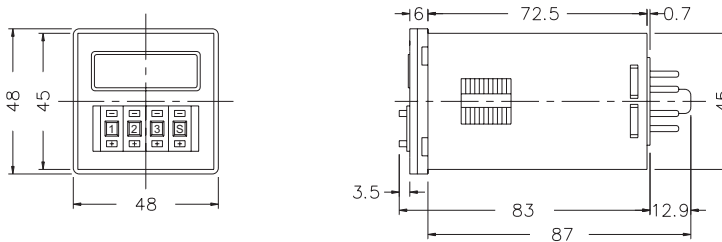

TYPE SELECTION :

Type	AH4CN-R	AH4CN-RG
Time range	8 Ranges: 9.99S / 99.9S / 999S / 99.9M / 999M / 99.9H / 999H / 9990H	
Output contact	Mode A / B	G Type

CONNECTION :

2C, Mode A

1A1C, Mode B

G Type

TIMING CHART :

2C, Mode A

1A1C, Mode B

G Type

DIMENSIONS : (mm)

N type(Surface Mounting): Using P2CF-08 or PF085A Socket

Y type(Flush Mounting): Using Y50 Frame & US-08 Socket or P3G-08 Socket

ONLY ELECTRONICS CO., LTD.

<http://www.only.com.tw>