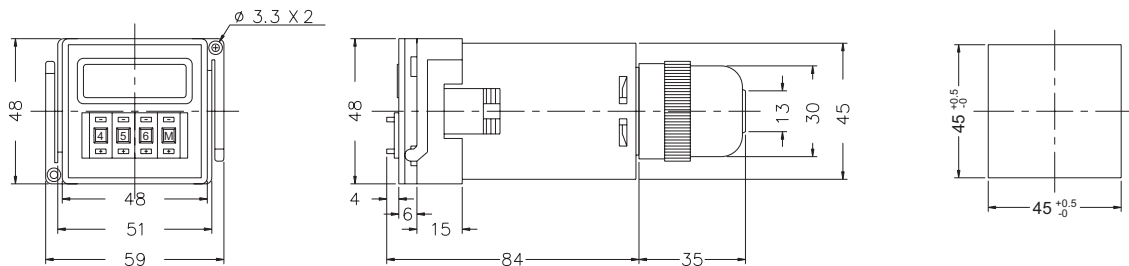

2C, Mode A

1A1C, Mode B

G Type

DIMENSIONS : (mm)

N type(Surface Mounting): Using P2CF-08 or PF085A Socket

Y type(Flush Mounting): Using Y50 Frame & US-08 Socket or P3G-08 Socket

ONLY ELECTRONICS CO., LTD.

<http://www.only.com.tw>