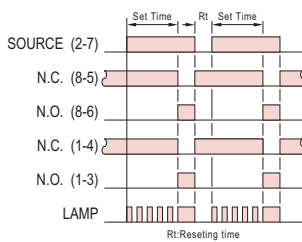

TYPE SELECTION :

Type	AH4CN-R	AH4CN-RG
Time range	8 Ranges: 9.99S / 99.9S / 999S / 99.9M / 999M / 99.9H / 999H / 9990H	
Output contact	Mode A / B	G Type

CONNECTION :

2C, Mode A

1A1C, Mode B

G Type

TIMING CHART :

2C, Mode A

1A1C, Mode B

G Type

DIMENSIONS : (mm)

N type(Surface Mounting): Using P2CF-08 or PF085A Socket

Y type(Flush Mounting): Using Y50 Frame & US-08 Socket or P3G-08 Socket

ONLY ELECTRONICS CO., LTD.

<http://www.only.com.tw>