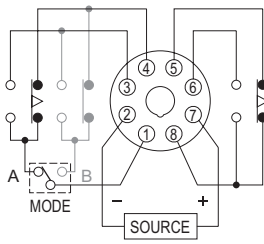

TYPE SELECTION :

Type	AH4CN-R	AH4CN-RG
Time range	8 Ranges: 9.99S / 99.9S / 999S / 99.9M / 999M / 99.9H / 999H / 9990H	
Output contact	Mode A / B	G Type

CONNECTION :

2C, Mode A

1A1C, Mode B

G Type

TIMING CHART :

2C, Mode A

1A1C, Mode B

G Type

DIMENSIONS : (mm)

N type(Surface Mounting): Using P2CF-08 or PF085A Socket

Y type(Flush Mounting): Using Y50 Frame & US-08 Socket or P3G-08 Socket

ONLY ELECTRONICS CO., LTD.

<http://www.only.com.tw>