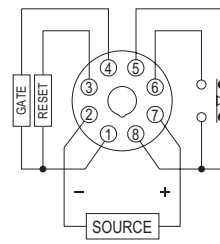

TYPE SELECTION :

Type	AH4CN-R	AH4CN-RG
Time range	8 Ranges: 9.99S / 99.9S / 999S / 99.9M / 999M / 99.9H / 999H / 9990H	
Output contact	Mode A / B	G Type

CONNECTION :

2C, Mode A

1A1C, Mode B

G Type

TIMING CHART :

2C, Mode A

1A1C, Mode B

G Type

DIMENSIONS : (mm)

N type(Surface Mounting): Using P2CF-08 or PF085A Socket

Y type(Flush Mounting): Using Y50 Frame & US-08 Socket or P3G-08 Socket

ONLY ELECTRONICS CO., LTD.

<http://www.only.com.tw>